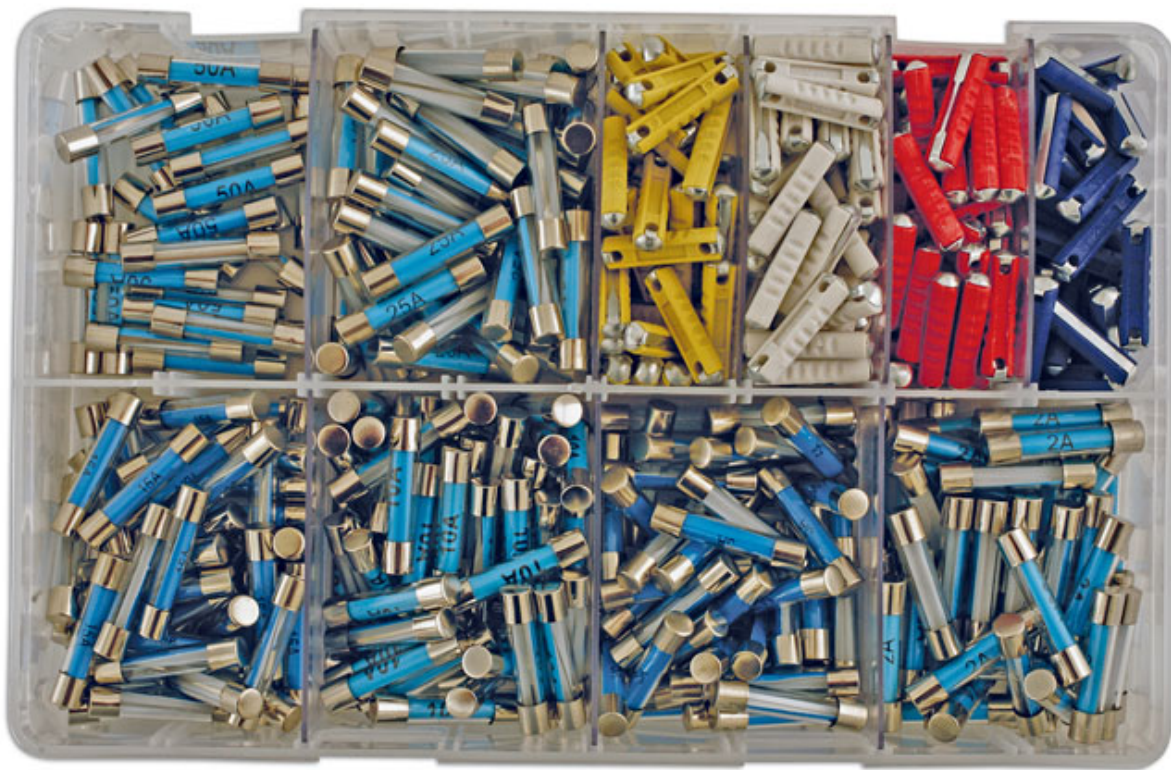

Assorted Glass & Continental Auto Fuses 480pc

A mixed set of 6 glass and 4 continental auto fuses in varied amperages. The quick blow glass fuses are designed to protect the electrical circuit against overload and short circuit; the continental fuses protect circuits on older vehicles.

Additional Information

- Quick blow auto glass fuses: 2, 5, 10, 15, 25, 50 amp; fuse size: 6.35mm diameter x 30mm long.
- Continental auto fuses: 5, 8, 16, 25 amp; fuse size: 6mm diameter x 25mm long.
- RoHS & REACH compliant.
- Top up packs available, for glass fuses see Part Nos. 30494 (2A), 30495 (5A), 30496 (10A), 30497 (15A), 30499 (25A), 30501 (50A); for continental fuses see Part Nos. 30506 (5A, yellow), 30507 (8A, white), 30508 (16A, red), 30509 (25A, blue).
-